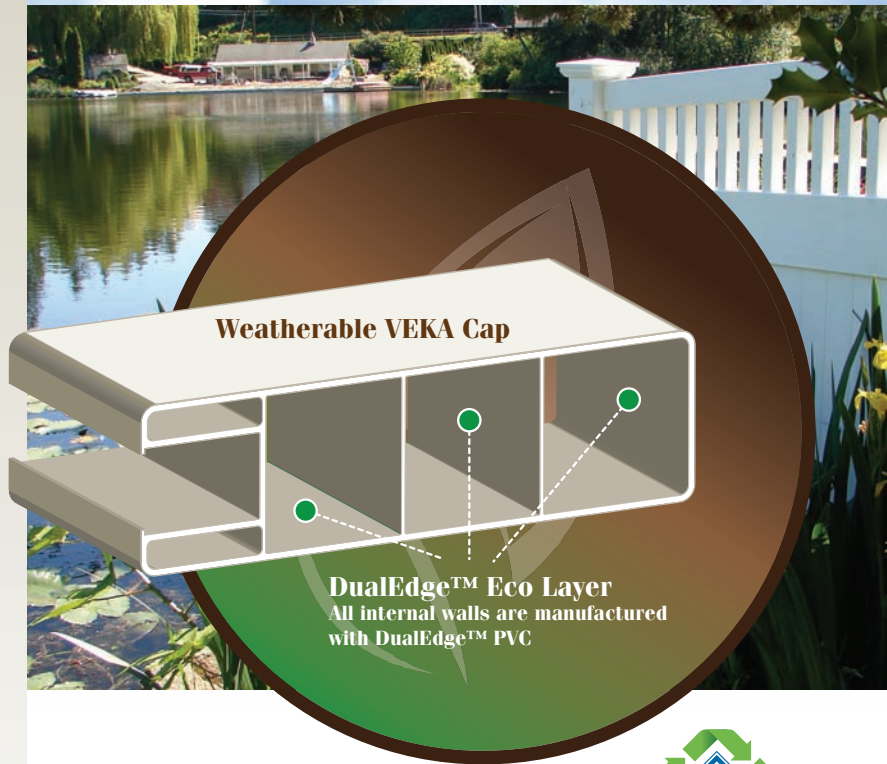

DualEdge™ Eco Layer profiles are VEKA's first introduction of this recycled material into the marketplace. Select shapes are being introduced to our fabricator base for the manufacture of PVC fence and rail. The dual layers consist of VEKA's standard, high performance, weatherable PVC outer shell, along with, our own in-house captured PVC substrate. By using our own material for the substrate, VEKA is assured that the highest quality, high performance ingredients are blended into the formulation guaranteeing that DualEdge™ will exceed industry standards. As a result of proven performance characteristics, dualEdge™ comes with a limited lifetime warranty*.

For you, the fabricator, it is peace of mind that you are using a material that contributes to your own green initiatives through recycled PVC. This product uses less embodied energy to produce which means less fuel consumption. Also, products made with DualEdge™ profiles show a dedication to environmental responsibility within your community.

Gain the competitive edge in the marketplace by directly effecting your bottom line with DualEdge™ - Eco Layer Extrusion Technology.

* Please see complete warranty for terms and conditions.

dualedge™
ECO LAYER EXTRUSION TECHNOLOGY

VEKA PVC products have a very enviro-friendly product life cycle.

1. VEKA vinyl conserves forests: Made from PVC means that VEKA vinyl products save our precious forest resources.
2. VEKA vinyl conserves resources: VEKA Vinyl profiles have a life cycle of 20 years vs. wood 7-10 years and will out last 2 or 3 conventional installations.
3. VEKA vinyl saves oil or gas: Polyvinyl chloride is a plastic with the lowest petroleum content about 43% the remainder is chlorine a common, inexpensive naturally occurring element.
4. VEKA vinyl protects the air and soil: PVC never needs to be stained, painted, UV treated or water sealed. This not only saves time and money but also keeps potentially harmful fumes and chemicals from being introduced into the air and soil.

achievegreen

VEKA is a qualifying supplier for the achievegreen design management tool for projects using the Green Building Initiative™

www.achievegreen.net

VEKA
OUTDOOR LIVING PRODUCTS