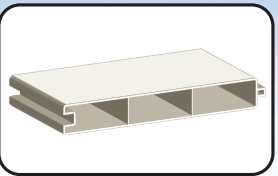

F300T-1
3" BREADLOAF RAIL
(0.110" WALL)

F350T-2
3 1/2" T-RAIL
(0.110" WALL)