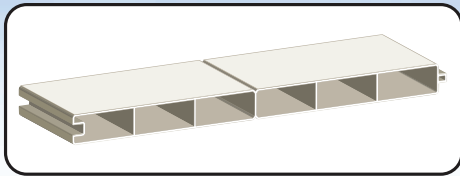

F09113-3
7/8" x 11.3" TOUNGE & GROOVE PICKET
(0.060" Wall)
CORNER R.O.188"