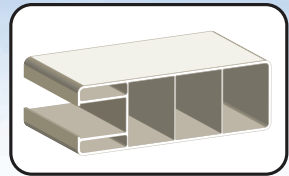

F0970-3
7/8" x 7" TOUNGE & GROOVE PICKET
(0.060" Wall)
CORNER R.O.188"