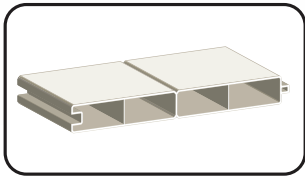

F09113-3
7/8" x 11.3" TOUNGE & GROOVE PICKET
(0.060" Wall)
CORNER R.O.188"

F0970-3
7/8" x 7" TOUNGE & GROOVE PICKET
(0.060" Wall)
CORNER R.O.188"